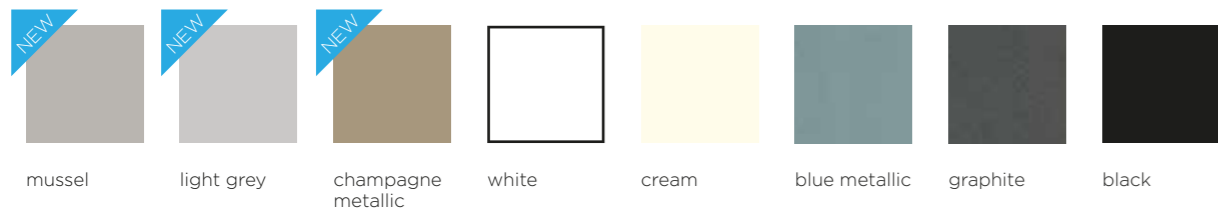

acrylic range

Choose from 8 stunning gloss colours, which can be mixed and matched or used individually to create a stylish and glamorous new kitchen image. Shown here in the stunning white gloss with Oak Malinga vinyl.