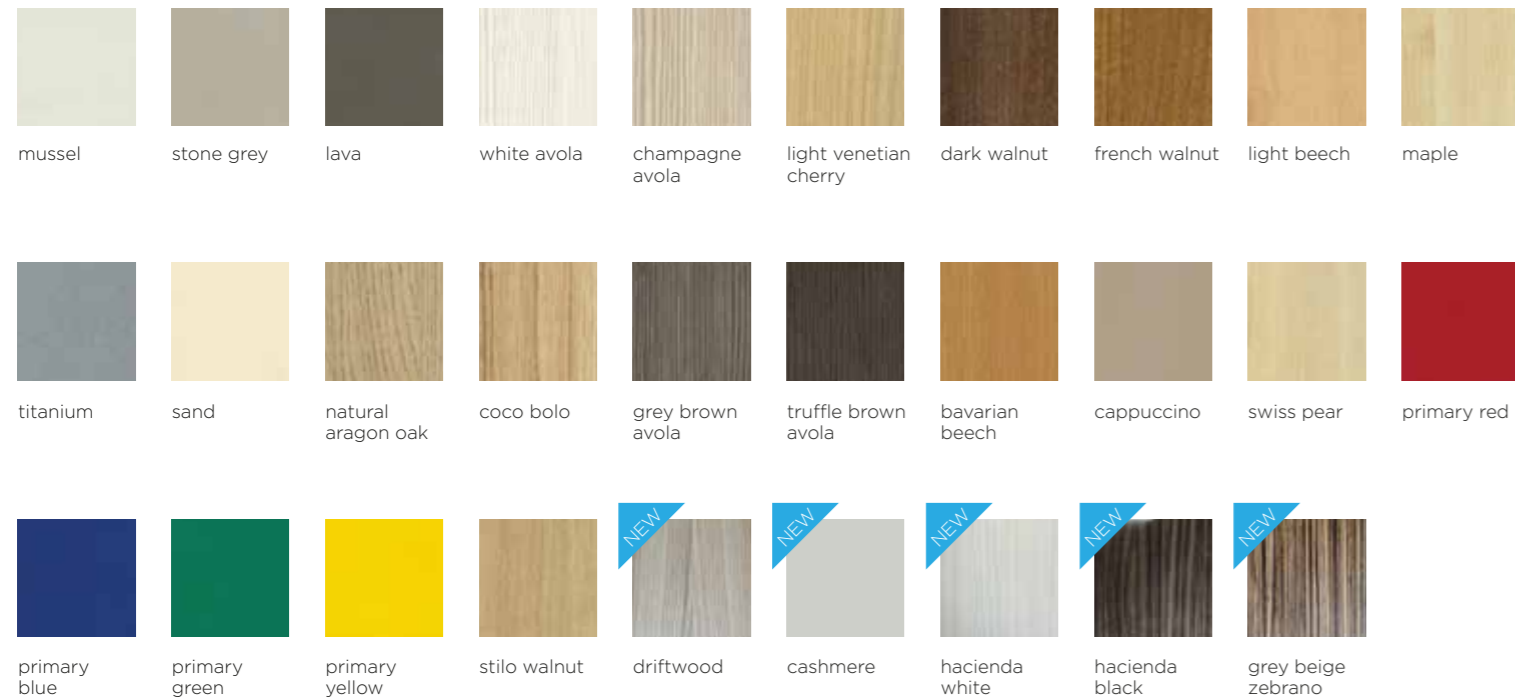

astra collection

Showcasing our stunning new collection of Astra door finishes is the exotic Coco Bolo, displayed here in trendy horizontal grain with square steel bar handles. Manufactured from quality pvc lipped 18mm mfc and stocked in 29 finishes, plus many more just ask!