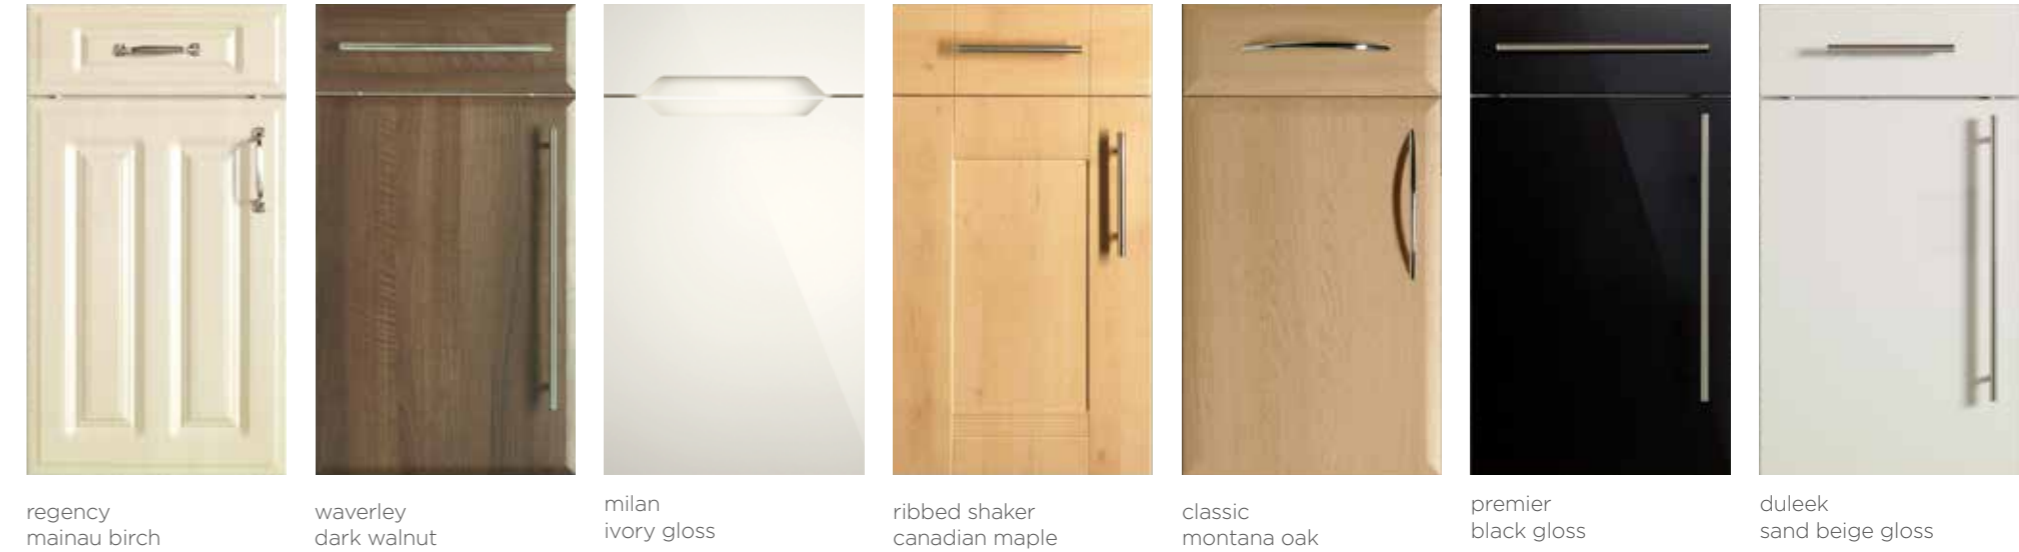

individual door options...

...choose any door style, in any colour