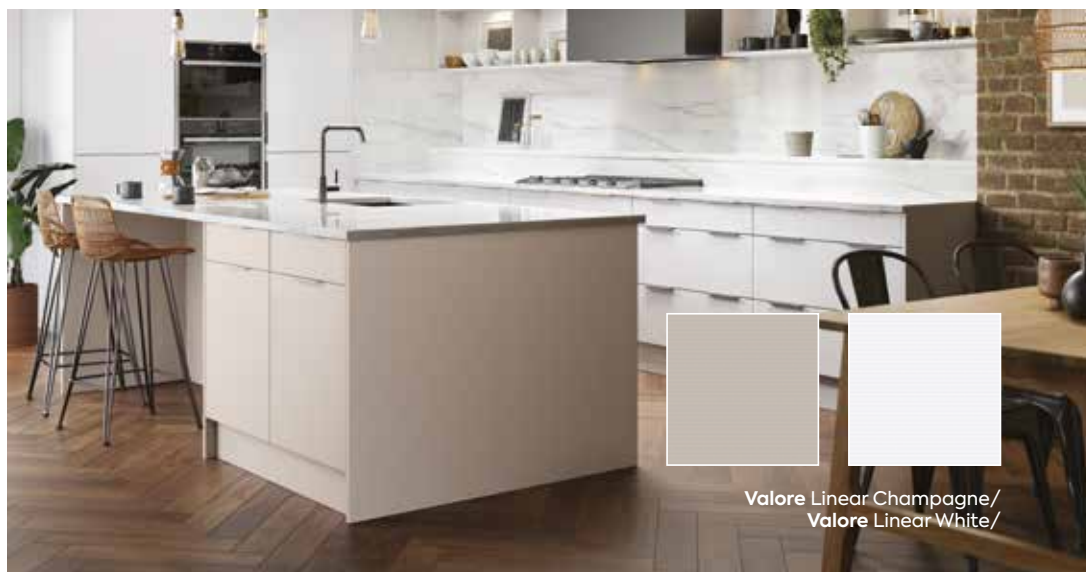

Slab Kitchens

Valore

STYLE & COLOUR OPTIONS

Smooth White

Smooth Cashmere

Smooth Light Grey

Smooth Mood Grey

Smooth Dust Grey