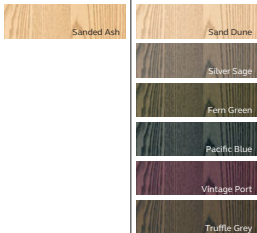

SANDED STAIN TO ORDER KELSO STAINS

DOOR SPECIFICATION

Description	Slab
Finish	Ash stained
Base material	MDF over veneered
Door thickness	18mm
Edge colour	As face
Reverse colour	Different grain structure from face**

LEAD TIMES EXCLUDING DELIVERY (WORKING DAYS)

FINISH	ALL PRODUCTS
Sanded Ash	10
Stain to order Kelso stains	15