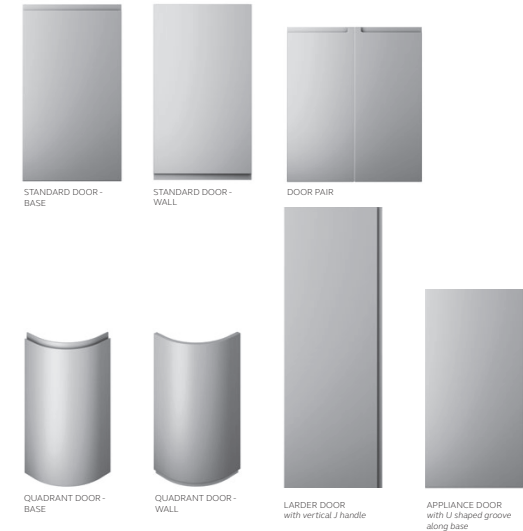

STRADA MATTE

ORDER ONLINE
ONLINE.UFORM.CO.UK

DOORS & ACCESSORIES

STANDARD DRAWERFRONTS & DOORS

- 115 x 597 slab
- 140 x 297
- 140 x 397
- 140 x 447
- 140 x 497
- 140 x 597
- 140 x 797
- 140 x 897
- 140 x 997
- 175 x 397
- 175 x 497
- 175 x 597
- 283 x 497
- 283 x 597
- 283 x 797
- 283 x 897
- 283 x 997
- 355 x 497
- 355 x 597
- 355 x 797
- 355 x 897
- 355 x 997
- 450 x 597
- 495 x 597
- 570 x 297
- 570 x 397
- 570 x 447
- 570 x 497
- 570 x 597
- 645 x 597
- 715 x 147
- 715 x 257
- 715 x 271 pair
- 715 x 297
- 715 x 311 pair
- 715 x 347
- 715 x 397
- 715 x 447
- 715 x 497
- 715 x 547
- 715 x 597
- 895 x 297
- 895 x 347
- 895 x 397
- 895 x 447
- 895 x 497
- 895 x 597
- 980 x 597
- 1245 x 297
- 1245 x 397
- 1245 x 447
- 1245 x 497
- 1245 x 597
- 1245 x 597 appliance door
- 1965 x 497 larder door with vertical handle
- 1965 x 597 larder door with vertical handle
- 715 x 320 quadrant door for wall and base units.

STANDARD DOORS

STANDARD ACCESSORIES

EX-STOCK PAINT TO ORDER STANDARD COLOURS

	WHITES/CREAMS	BEIGES	BLUES	GREENS	GREYS/BLACKS	PINKS/PURPLES
Primed	Ivory	Shell	Pantry Blue	Sage Green	NEW Monument Grey	Vintage Pink
White		Taupe Grey	Light Teal	Cardamom	Gunmetal Grey	NEW Antique Red
Porcelain		Mussel	Airforce	NEW Reed Green	NEW Cannon Black	
Light Grey		Stone	Parisian Blue	Willow		
Cashmere		Stone Grey	Slate Blue	Viridian		
Dust Grey		Lava	Indigo	Heritage Green		
Marine				Deep Forest		
Graphite						

DOOR SPECIFICATION

Description	Slab with integrated J-handle
Finish	Smooth matte finish
Frame material	MDF
Door thickness	22mm
Edge colour	As face
Reverse colour	As face - melamine matte*
Reverse colour	As face - painted

*Please note: our primed product comes with a White reverse.

LEAD TIMES EXCLUDING DELIVERY (WORKING DAYS)

FINISH	STANDARD PRODUCT
Primed	EX
Painted ex-stock colours	EX
Paint to order standard colours	10
Colour match service	15