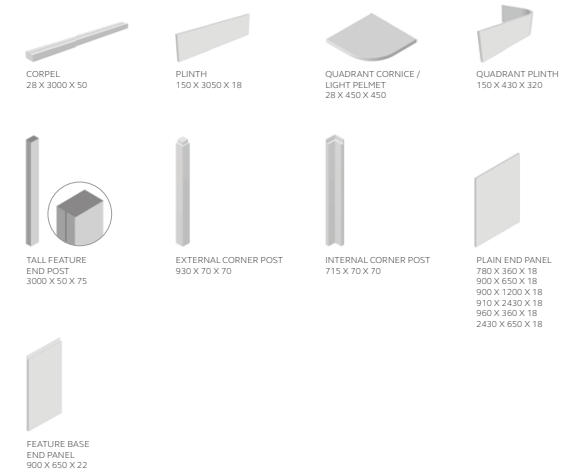

EX-STOCK PAINT TO ORDER STANDARD COLOURS

	WHITES/CREAMS	BEIGES	BLUES	GREENS	GREYS/BLACKS	PINKS/PURPLES
Primed	Ivory	Shell	Pantry Blue	Sage Green	NEW Monument Grey	Vintage Pink
White		Taupe Grey	Light Teal	Cardamom	Gunmetal Grey	NEW Antique Red
Porcelain		Mussel	Airforce	NEW Reed Green	NEW Cannon Black	
Light Grey		Stone	Parisian Blue	Willow		
Cashmere		Stone Grey	Slate Blue	Viridian		
Dust Grey		Lava	Indigo	Heritage Green		
Marine				Deep Forest		
Graphite						

DOOR SPECIFICATION

Description	Slab with integrated J-handle
Finish	Smooth matte finish
Frame material	MDF
Door thickness	22mm
Edge colour	As face
Reverse colour	As face - melamine matte*
Reverse colour	As face - painted

*Please note: our primed product comes with a White reverse.

LEAD TIMES EXCLUDING DELIVERY (WORKING DAYS)

FINISH	STANDARD PRODUCT
Primed	EX
Painted ex-stock colours	EX
Paint to order standard colours	10
Colour match service	15