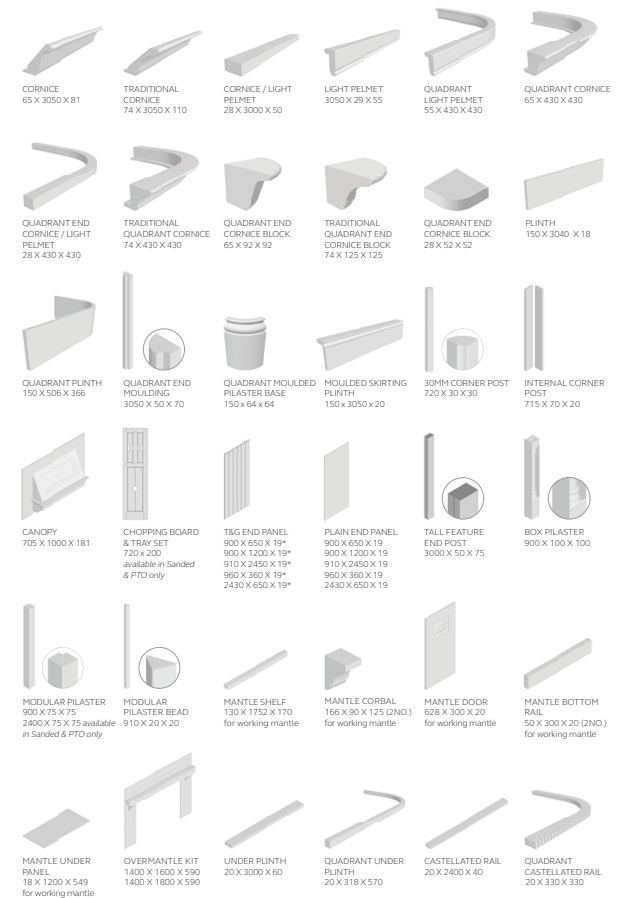

STANDARD ACCESSORIES