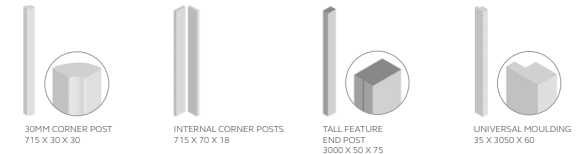

ZOLA MATTE

EX EX-STOCK PTO PAINT TO ORDER CMS COLOUR MATCH

EX-STOCK PAINT TO ORDER STANDARD COLOURS

Whites/Creams	Beiges	Blues	Greens	Greys/Blacks	Pinks/Reds
Primed Brilliant White	Shell	Pantry Blue	Sage Green	Light Grey	Cashmere
Porcelain	Taupe Grey	Light Teal	Cardamom	Dust Grey	Vintage Pink
Ivory	Mussel	Airforce	NEW Reed Green	NEW Monument Grey	NEW Antique Red
	Stone	Parisian Blue	Willow	Gummetal Grey	
	Stone Grey	Marine	Viridian	Graphite	
	Lava	Slate Blue	Heritage Green	NEW Cannon Black	
	Indigo	Deep Forest			

CMS Colour Match Service

DOOR SPECIFICATION

Description	Slab
Finish	Smooth matte painted
Base material	MDF
Door thickness	18mm
Edge colour	As face
Reverse colour	As face*

*Please note: our primed product comes with a White reverse.

LEAD TIMES EXCLUDING DELIVERY (WORKING DAYS)

FINISH	STANDARD PRODUCT
Primed	EX
Paint to order standard colours	10
Colour match service	15

STANDARD DRAWERFRONTS & DOORS

- 115 x 597
- 140 x 297
- 140 x 397
- 140 x 447
- 140 x 497
- 140 x 597
- 140 x 797
- 140 x 897
- 140 x 997
- 140 x 1197
- 175 x 397
- 175 x 497
- 175 x 597
- 283 x 497
- 283 x 597
- 283 x 797
- 283 x 897
- 283 x 997
- 283 x 1197
- 355 x 497
- 355 x 597
- 355 x 797
- 355 x 897
- 355 x 997
- 355 x 1197
- 450 x 597
- 495 x 597
- 570 x 297
- 570 x 397 sample door
- 570 x 447
- 570 x 497
- 570 x 597
- 645 x 597
- 715 x 147
- 715 x 257
- 715 x 267
- 715 x 275
- 715 x 275 pair
- 715 x 297
- 715 x 315
- 715 x 315 pair
- 715 x 320 quadrant door
- 715 x 347
- 715 x 397
- 715 x 447
- 715 x 497
- 715 x 497 plain frame
- 715 x 547
- 715 x 597
- 895 x 297
- 895 x 347
- 895 x 397
- 895 x 447
- 895 x 497
- 895 x 497 plain frame
- 895 x 597
- 980 x 597
- 1245 x 297
- 1245 x 397
- 1245 x 447
- 1245 x 497
- 1245 x 597
- 1965 x 497
- 1965 x 597

STANDARD DOORS

STANDARD ACCESSORIES