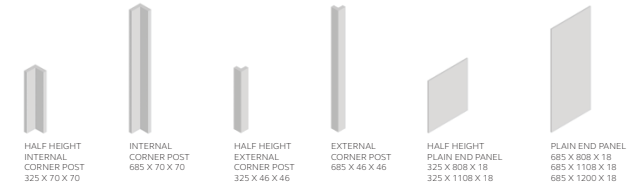

HANDLESS KITS

HALF HEIGHT L SHAPE PANEL & POST KIT FOR BASE UNIT*

CODE	KIT INCLUDES
prefix-325600LPANPTKT	1 x half height external corner post 1 x plain end panel 325 x 808 2 x mdf fixing batons

FULL HEIGHT L SHAPE PANEL & POST KIT FOR BASE UNIT

CODE	KIT INCLUDES
prefix-685600LPANPTKT	1 x external corner post 1 x plain end panel 685 x 808 2 x mdf fixing batons

HALF HEIGHT C SHAPE PANEL & POST KIT FOR 900 WIDE ISLAND*

CODE	KIT INCLUDES
prefix-325900CPANPTKT	2 x half height external corner posts 1 x plain end panel 325 x 808 2 x mdf fixing batons

FULL HEIGHT C SHAPE PANEL & POST KIT FOR 900 WIDE ISLAND

CODE	KIT INCLUDES
prefix-685900CPANPTKT	2 x external corner posts 1 x plain end panel 685 x 808 2 x mdf fixing batons

HALF HEIGHT C SHAPE PANEL & POST KIT FOR 1200 WIDE ISLAND*

CODE	KIT INCLUDES
prefix-3251200CPANPTKT	2 x half height external corner posts 1 x plain end panel 325 x 1108 3 x mdf fixing batons

FULL HEIGHT C SHAPE PANEL & POST KIT FOR 1200 WIDE ISLAND

CODE	KIT INCLUDES
prefix-6851200CPANPTKT	2 x half height external corner posts 1 x plain end panel 685 x 1108 3 x mdf fixing batons

Please refer to pages 270-275 for fitting details.