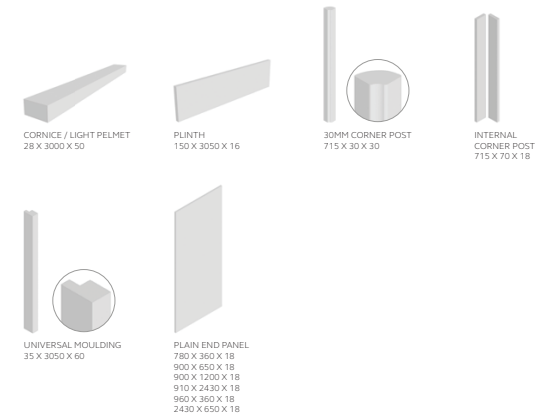

STANDARD ACCESSORIES

CORNICE / LIGHT PELMET
28 X 3000 X 50

PLINTH
150 X 3050 X 16

30MM CORNER POST
715 X 30 X 30

INTERNAL CORNER POST
715 X 70 X 18

UNIVERSAL MOULDING
35 X 3050 X 60

MADE TO ORDER DOORS & PANELS

SIZE PARAMETERS:

	Height (mm)		Width (mm)	
	Min	Max	Min	Max
Drawers/Doors	70	900	120	1200
Doors/Panels	901	1250	120	900
Tall Doors/Panels	1251	2500	120	800